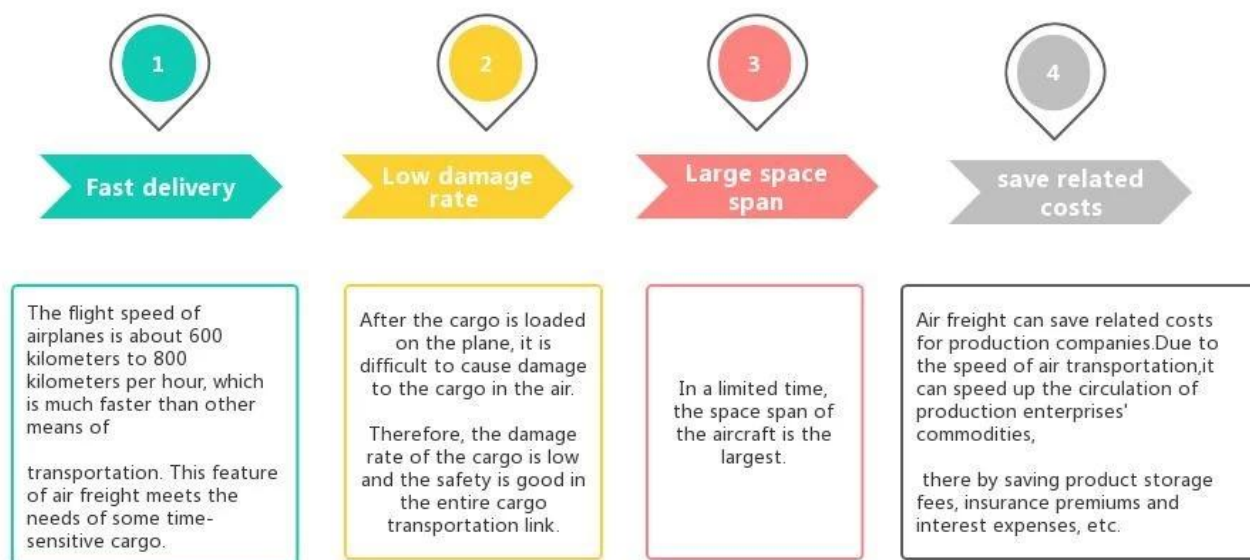

Why choose Sunny?

□ **Door to port, door to door**, no problems for us, and we try our best door to your heart.

□ We are **logistic babysitters** of your cargoes. □ Have a **professional team** division of labor and cooperation.